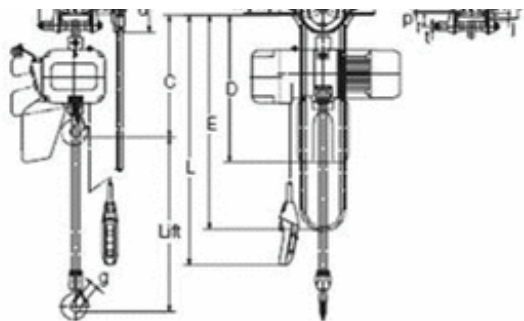

Standaard

Opties

Type

Specifications

Capacity (t)	Product Code	ER2							T8G			Test Load (t)	Net Weight (kg)	Additional weight per m Lift (kg)		
		Hoist Body	Standard Lift (m)	Push Button Cord L (m)	Lifting Motor		Lifting Speed (m/min)	Load Chain Diameter (mm) * Fats	Classification ISO/FEM /ASME	Folded Hand Chain Length E (m)	Range Width B (mm)				Min. Radius Curve (mm)	
					Output (kW)	Rating (NEC)					Standard					Option
125kg	ER2SG001H	B			0.56	60	14.1	4.3 x 1					156kg	40	1.4	
250kg	ER2SG003S				0.9		9.1									
	500kg	ER2SG003H	C			0.56	60	3.8	6 x 1	MS2m /H4	56 to 127	126 to 203	204 to 305	1300	625kg	46
ER2SG005L		0.9				7.3										
1	ER2SG010L	D	3	2.5	60	0.9	60	3.5	7.7 x 1					59	66	2.3
	ER2SG010S					7.1										
1.6	ER2SG016S	E			1.8	60	4.5	10.2 x 1					2	89		
2	ER2SG020L				3.7											
	ER2SG020S	7.0	MS1Am /H4				82 to 153		154 to 305	1500	2.5	90	3.2			
2.5	ER2SG025S	5.7												11.2 x 1		
3.2	ER2SG032S	F			3.5	60	4.4	10.2 x 2					1700	3.13	132	3.7
5	ER2SG050S	E			2.8	60	2.9	11.2 x 2					4	134	5.6	
		F				60	2.9	11.2 x 2	3.2	100 to 178		179 to 305	2300	6.25	188	6.5

Dimensions (mm)

Capacity (t)	Product Code	Headroom C	D	a	b	b'	e	g	h	i	j	k	k'	m	n	o	p	q	r	t	u
125kg	ER2SG001H	415	400																		
250kg	ER2SG003S																				
	ER2SG003H							27													
500kg	ER2SG005L	435	550	345	236	272	152		106	71	28	95	107	56	112	50		69	50	25	
	ER2SG005S																				
1	ER2SG010L	470	500																		
	ER2SG010S							31										10			
1.6	ER2SG016S	570						34													
2	ER2SG020L	635	600	385	280	316	154		127	85	34	112	109	71	131	63		83	62	32	
	ER2SG020S	650																			
2.5	ER2SG025S	680	800																		
3.2	ER2SG032S	780		308	324	374	157		148	100	36	134	115	80	152	74			102	68	36
		840	910	401	400	450	156	47	169	118	46	144	131	81	178	70			104	68	54